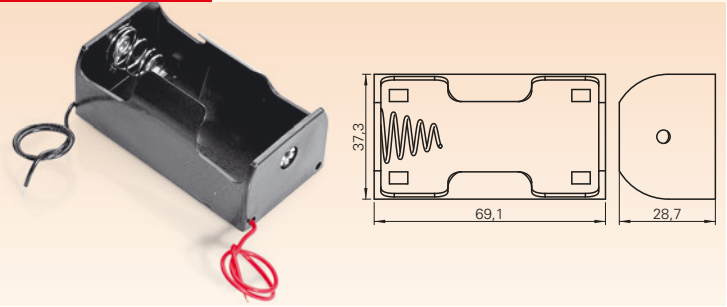

BH-111-A

1 PC D SIZE BATTERY HOLDER