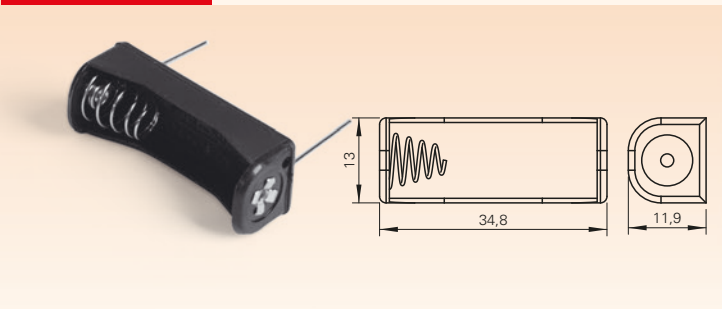

SBH-9V-A

1 PC 9V BATTERY HOLDER WITH COVER

BS-ICCT

9V BATTERY CONTACT

BS-ECCT

9V BATTERY CONTACT

BH-511-P

1 PC 23 A SIZE BATTERY HOLDER