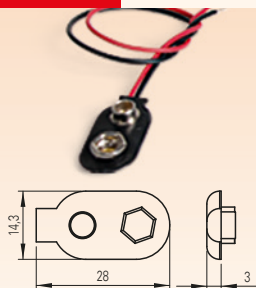

BC-401-C

BC-401-A

BH-111-A

1 PC D SIZE BATTERY HOLDER

BH-121-1A

2 PCS D SIZE BATTERY HOLDER

BH-132-A

3 PCS D SIZE BATTERY HOLDER

BH-143-1A

4 PCS D SIZE BATTERY HOLDER

BH-211-A

1 PC C SIZE BATTERY HOLDER

BH-221-A

2 PCS C SIZE BATTERY HOLDER

BH-9V-1A

1 PC 9V BATTERY HOLDER

SBH-9V-A

1 PC 9V BATTERY HOLDER WITH COVER

BS-ICCT

9V BATTERY CONTACT

BS-ECCT

9V BATTERY CONTACT

BH-511-P

1 PC 23 A SIZE BATTERY HOLDER