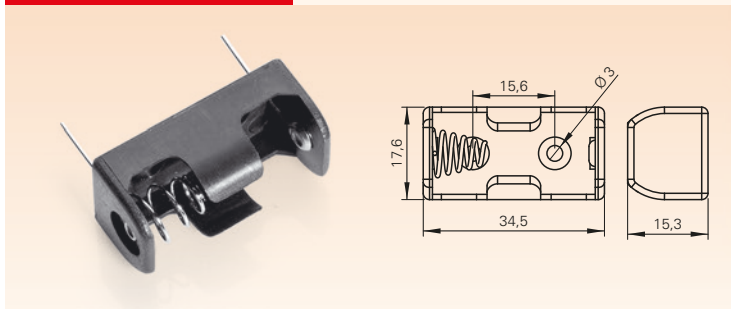

BH-1/2AA-2P24

1 PC 1/2 AA SIZE BATTERY HOLDER