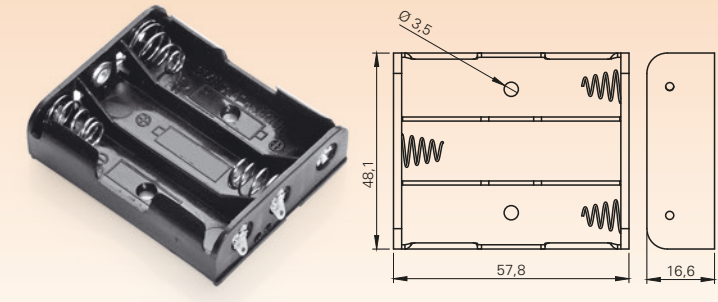

BATTERY HOLDERS

BC-0301 PCP CONTACT SUITABLE FOR AA SIZE

BH-311-1D 1 PC AA SIZE BATTERY HOLDER

BH-311-1P24 1 PC AA SIZE BATTERY HOLDER

BH-321-1A 2 PCS AA SIZE BATTERY HOLDER

BH-321-1P24 2 PCS AA SIZE BATTERY HOLDER

BH-325-1A 2 PCS AA SIZE BATTERY HOLDER

BH-331-1D

3 PCS AA SIZE BATTERY HOLDER

BH-333-A

3 PCS AA SIZE BATTERY HOLDER

BH-341-2A

4 PCS AA SIZE BATTERY HOLDER

BH-341-2D