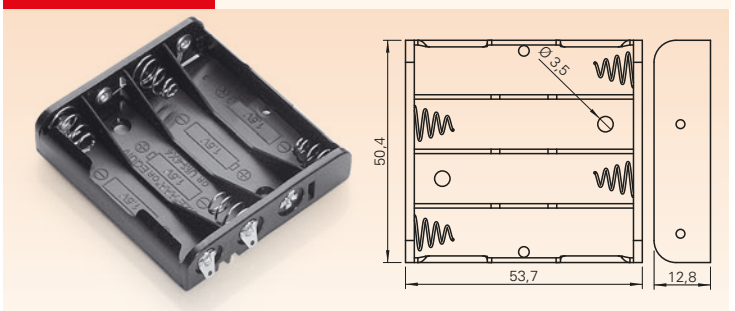

3 PCS AAA SIZE BATTERY HOLDER

BH-431-1D

3 PCS AAA SIZE BATTERY HOLDER

BH-432-A

3 PCS AAA SIZE BATTERY HOLDER

BH-441-A

4 PCS AAA SIZE BATTERY HOLDER

BH-441-D

4 PCS AAA SIZE BATTERY HOLDER

BH-443-A

4 PCS AAA SIZE BATTERY HOLDER

BC-0401

PCP CONTACT COMPATIBLE WITH AAA & 23A SIZE

BC-401

AA SIZE BATTERY CONTACT

BC-401-AC