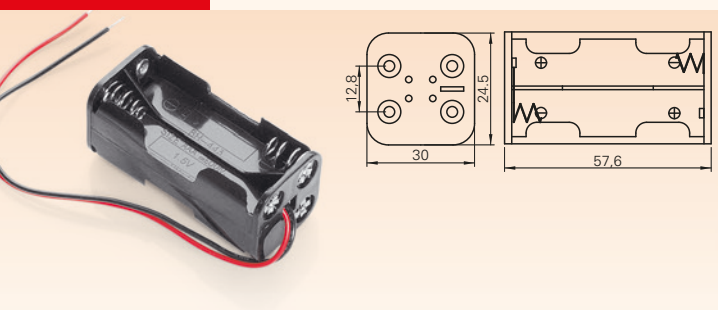

4 PCS AAA SIZE BATTERY HOLDER

BH-443-A

4 PCS AAA SIZE BATTERY HOLDER

BC-0401

PCP CONTACT COMPATIBLE WITH AAA & 23A SIZE

BC-401

AA SIZE BATTERY CONTACT

BC-401-AC