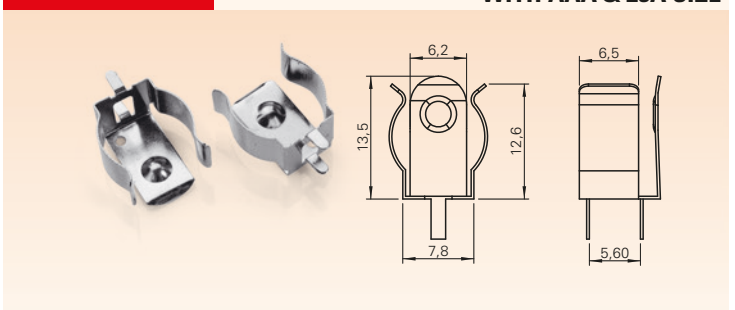

4 PCS AAA SIZE BATTERY HOLDER

BH-443-A

4 PCS AAA SIZE BATTERY HOLDER

BC-0401

PCP CONTACT COMPATIBLE WITH AAA & 23A SIZE

BC-401

AA SIZE BATTERY CONTACT

BC-401-AC