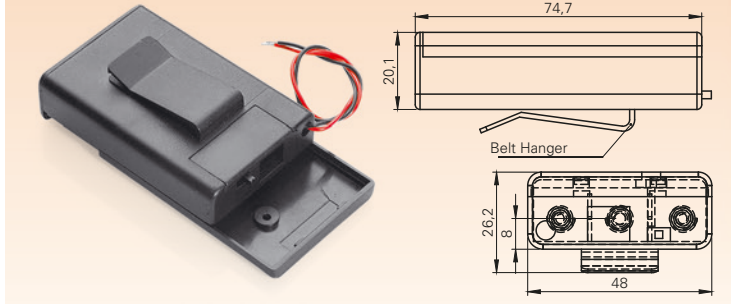

8 PCS AA SIZE BATTERY HOLDER

SBH-3103-1A

10 PCS AA SIZE BATTERY HOLDER

BH-3101-A

10 PCS AA SIZE BATTERY HOLDER

SBH-321-2A

2 PCS AA SIZE BATTERY HOLDER WITH COVER

SBH-331-1A

3 PCS AA SIZE BATTERY HOLDER WITH COVER

SBH-331-AS

3 PCS AA SIZE BATTERY HOLDER WITH COVER

SBH-331-1AS

3 PCS AA SIZE BATTERY HOLDER WITH BELT HANGER

SBH-341-1AS

4 PCS AA SIZE BATTERY HOLDER WITH COVER

SBH-361-1A

6 PCS AA SIZE BATTERY HOLDER WITH COVER

BHC-18650-1A

1 PC 18650 LI-ION BATTERY HOLDER

BH-521-P

2 PCS 23 A SIZE BATTERY HOLDER

BH-411-1D

1 PC AAA SIZE BATTERY HOLDER

BH-421-P24