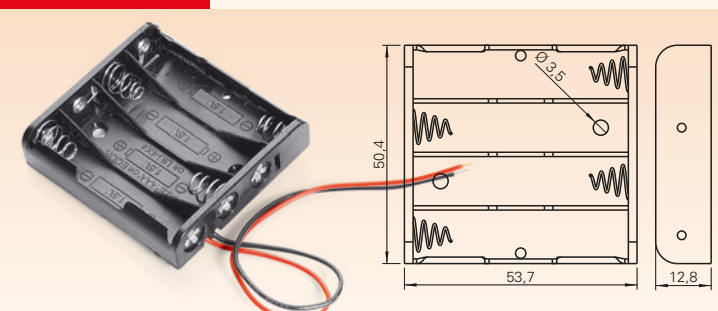

3 PCS AAA SIZE BATTERY HOLDER

BH-431-1D

3 PCS AAA SIZE BATTERY HOLDER

BH-432-A

3 PCS AAA SIZE BATTERY HOLDER

BH-441-A

4 PCS AAA SIZE BATTERY HOLDER

BH-441-D

4 PCS AAA SIZE BATTERY HOLDER

BH-443-A

4 PCS AAA SIZE BATTERY HOLDER

BC-0401

PCP CONTACT COMPATIBLE WITH AAA & 23A SIZE

BC-401

AA SIZE BATTERY CONTACT

BC-401-AC