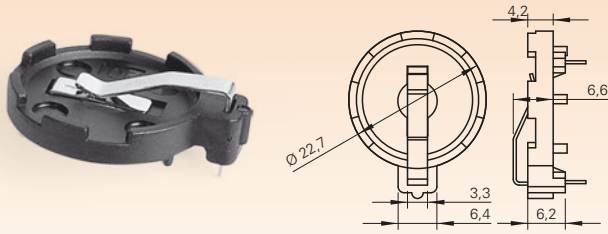

BH-1/2AA-2P24

1 PC 1/2 AA SIZE BATTERY HOLDER

BHC-CR123A

1 PC CR123A SIZE BATTERY HOLDER

BC-2001

CR-2032 BATTERY HOLDER

BC-2002

CR-2032 BATTERY HOLDER

CH-004-2032

CR-2032 BATTERY HOLDER

CH-005-2032

CR-2032 BATTERY HOLDER

CH-224-2032

CR-2032 BATTERY HOLDER

CH-7410-2032

CR-2032 BATTERY HOLDER

CH-243-2032

CR-2032 BATTERY HOLDER

CH-25-2032

CR-2032 BATTERY HOLDER

CH-26-2032

CR-2032 BATTERY HOLDER

CH-28-2032

CR-2032 BATTERY HOLDER