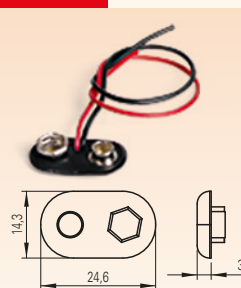

BH-143-1A

4 PCS D SIZE BATTERY HOLDER

BH-211-A

1 PC C SIZE BATTERY HOLDER

BH-221-A

2 PCS C SIZE BATTERY HOLDER

BH-9V-1A

1 PC 9V BATTERY HOLDER

SBH-9V-A

1 PC 9V BATTERY HOLDER WITH COVER

BS-ICCT

9V BATTERY CONTACT

BS-ECCT

9V BATTERY CONTACT

BH-511-P

1 PC 23 A SIZE BATTERY HOLDER

BH-1/2AA-2P24

1 PC 1/2 AA SIZE BATTERY HOLDER

BHC-CR123A

1 PC CR123A SIZE BATTERY HOLDER

BC-2001

CR-2032 BATTERY HOLDER

BC-2002

CR-2032 BATTERY HOLDER