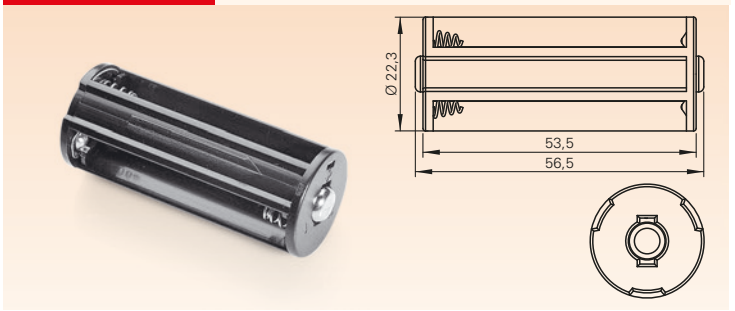

BH-432-A

3 PCS AAA SIZE BATTERY HOLDER